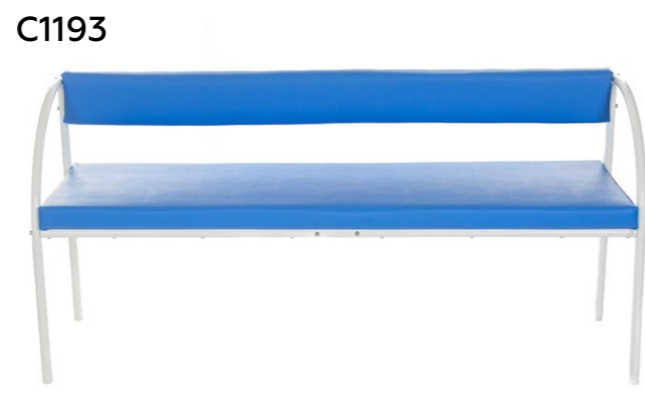

1500*500*880 kg 23,0 max 300,0

Банкетка медицинская (со спинкой) /
Medical bench (with backrest)

C1193