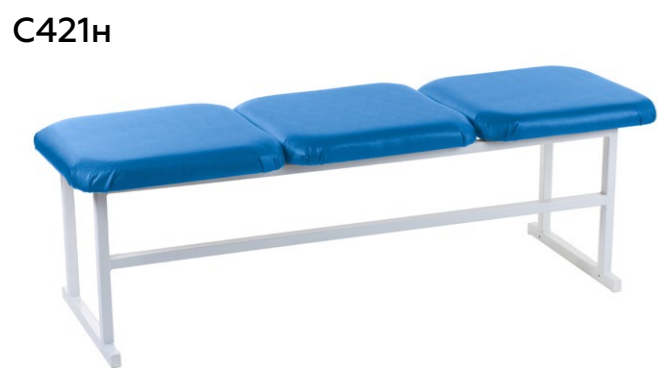

C1699

1500*500*880 kg 25,0 max 300,0

Банкетка медицинская / Medical bench

C1194

1220*650*890 kg 10,0 max 200,0

Банкетка медицинская (трехместная) /
Medical bench (three-seater)

C421н

1500*500*880 kg 23,0 max 300,0